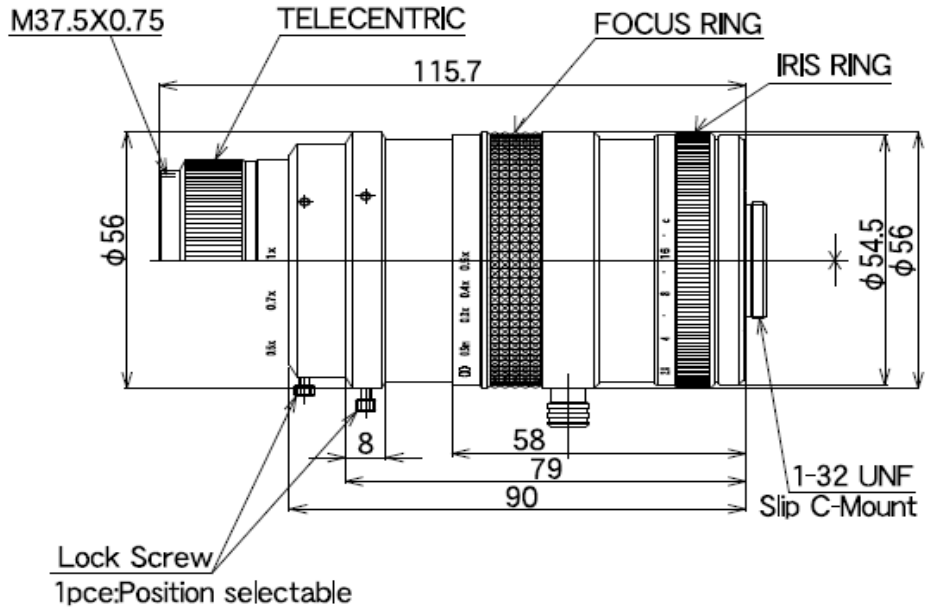

LM50TC

Model	LM50TC
Focal Length (mm)	50
Image Size (mm)	2/3" ($\phi 11$)
Focusing Range (m)	F2.8~Close
Iris Control	Manual
Focus Control	Manual
Magnification	0.5X~1.0X
Angle of View (degrees)	10X7.5
	7.3X 5.5
	5.5X4.1
Corner Brightness	97%
Distortion (TV)	0.1% (1.0X)
	-0.3% (0.5X)
Back Focus in Air (mm)	22
Mount	C-Mount
Filter Size (mm)	M37.5XP0.5
Weight (g)	317
Temperature Range	-10°C ~ 45°C